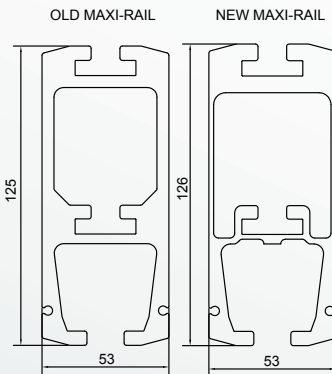

Ceiling hoist

Guldmann™

Product-information/sales release Rails

Product-information No. 01-245
Skejby, Date 27.07.2007

Available when stock is empty

New rails: Midi, Maxi, Jumbo

Without affecting the strength of the rails, unnecessary material has been removed from the Midi, Maxi and Jumbo rails, so that they are now lighter than before.

The weightsaving per metre is as follows:

Midi :	1,1 kg
Maxi:	1,3 kg
Jumbo:	2,0 kg

Item Nos will not be changed.