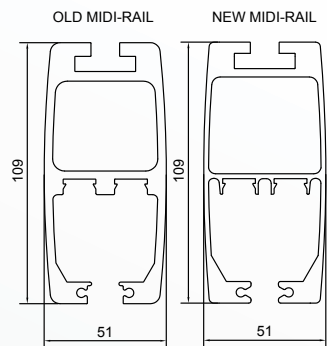

Ceiling hoist

Guldmann™

Product-information/sales release Rails

Product-information No. 01-245
Skejby, Date 27.07.2007

Available when stock is empty

New rails: Midi, Maxi, Jumbo

Without affecting the strength of the rails, unnecessary material has been removed from the Midi, Maxi and Jumbo rails, so that they are now lighter than before.

The weightsaving per metre is as follows:

Midi :	1,1 kg
Maxi:	1,3 kg
Jumbo:	2,0 kg

Item Nos will not be changed.